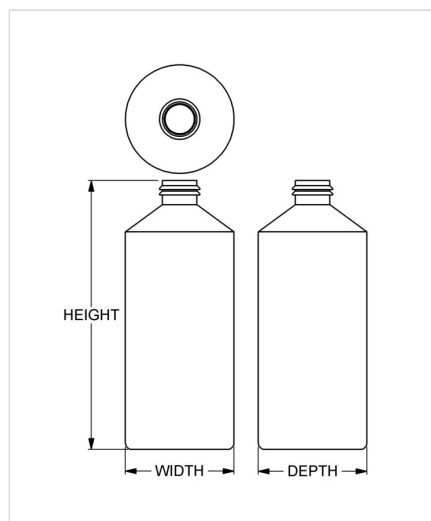

Item: 12 oz Optic Cylinder
Family: Browse Cylinder

Specifications

- | | |
|---------------------------------------|---------------------------------------|
| • Capacity 355 ml/cc / 12.0 oz | • Height 157.73 mm / 6.210 in |
| • Mold # 0704 | • Width 63.63 mm / 2.505 in |
| • Finish Special | • Depth 63.63 mm / 2.505 in |
| • Finish Code F9 | • Overflow 403 ml/cc / 13.6 oz |
| • Weight 27.0 g / 0.95 oz | • Max. Bead Diameter N/A |
| • Other Weights No | • Material Options HDPE |