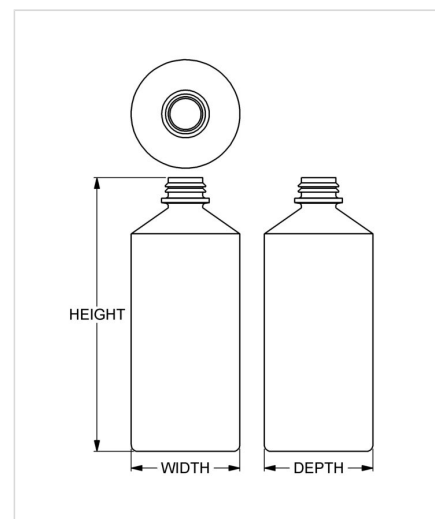

Item: 12 oz Optic Cylinder
Family: Browse Cylinder

Specifications

- | | |
|---------------------------------------|---|
| • Capacity 355 ml/cc / 12.0 oz | • Height 160.53 mm / 6.320 in |
| • Mold # 0704 | • Width 63.63 mm / 2.505 in |
| • Finish Special | • Depth 63.63 mm / 2.505 in |
| • Finish Code F6 | • Overflow 403 ml/cc / 13.6 oz |
| • Weight 27.0 g / 0.95 oz | • Max. Bead Diameter 28.73 mm / 1.131 in |
| • Other Weights No | • Material Options HDPE |