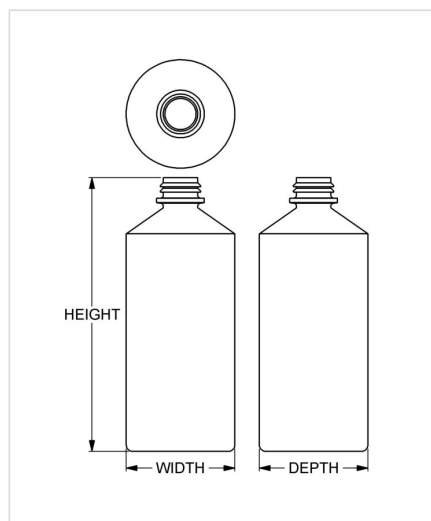

Item: 12 oz Optic Cylinder
Family: Browse Cylinder

Specifications

- | | |
|---------------------------------------|---|
| • Capacity 355 ml/cc / 12.0 oz | • Height 160.53 mm / 6.320 in |
| • Mold # 0704 | • Width 63.63 mm / 2.505 in |
| • Finish Special | • Depth 63.63 mm / 2.505 in |
| • Finish Code F6 | • Overflow 403 ml/cc / 13.6 oz |
| • Weight 27.0 g / 0.95 oz | • Max. Bead Diameter 28.73 mm / 1.131 in |
| • Other Weights No | • Material Options HDPE |