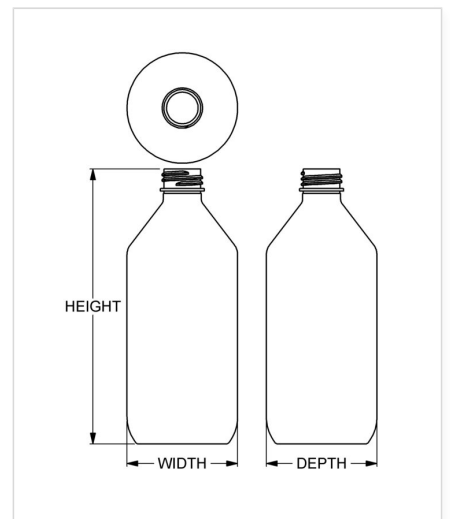

Item: 12 oz Modern Boston Round

Family: Browse Round

Specifications

- | | |
|---------------------------------------|---|
| • Capacity 355 ml/cc / 12.0 oz | • Height 161.29 mm / 6.350 in |
| • Mold # 0575 | • Width 64.77 mm / 2.550 in |
| • Finish 24-400 | • Depth 64.77 mm / 2.550 in |
| • Finish Code FB | • Overflow 397 ml/cc / 13.4 oz |
| • Weight 32.0 g / 1.13 oz | • Max. Bead Diameter 26.16 mm / 1.030 in |
| • Other Weights No | • Material Options PET |