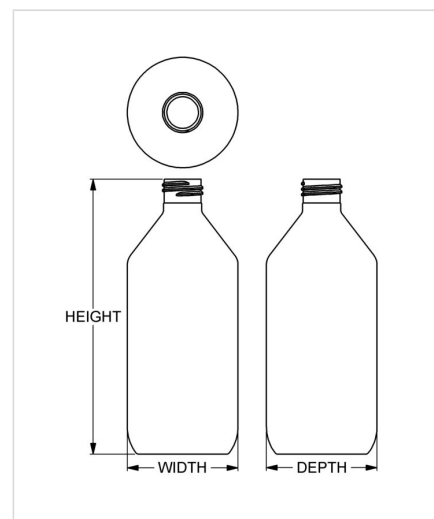

Item: 12 oz Modern Boston Round

Family: Browse Round

Specifications

- | | |
|---------------------------------------|---|
| • Capacity 355 ml/cc / 12.0 oz | • Height 161.29 mm / 6.350 in |
| • Mold # 0575 | • Width 64.77 mm / 2.550 in |
| • Finish 24 mm | • Depth 64.77 mm / 2.550 in |
| • Finish Code FA | • Overflow 397 ml/cc / 13.4 oz |
| • Weight 31.5 g / 1.11 oz | • Max. Bead Diameter 23.62 mm / 0.930 in |
| • Other Weights No | • Material Options PET |

Compatible closures & fitments

24 mm SecuRx®
Ribbed Side Pictorial
Top CRC

24 mm SecuRx®
Ribbed Side Text Top
CRC