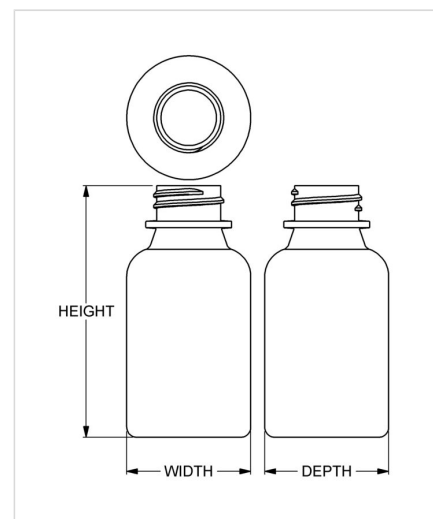

**Item:** 115 cc Penicillin Round

**Family:** Browse Round

## Specifications

- |                                      |   |
|--------------------------------------|---|
| • <b>Capacity</b> 115 ml/cc / 3.9 oz | • <b>Height</b> 98.43 mm / 3.875 in             |
| • <b>Mold #</b> 0938                 | • <b>Width</b> 48.41 mm / 1.906 in              |
| • <b>Finish</b> 28 mm                | • <b>Depth</b> 48.41 mm / 1.906 in              |
| • <b>Finish Code</b> G9              | • <b>Overflow</b> 120 ml/cc / 4.1 oz            |
| • <b>Weight</b> 21.0 g / 0.74 oz     | • <b>Max. Bead Diameter</b> 33.91 mm / 1.335 in |
| • <b>Other Weights</b> No            | • <b>Material Options</b> HDPE                  |

## Compatible closures & fitments

28 mm Continuous  
Thread Ribbed Side  
Smooth Top

28 mm SecuRx®  
Ribbed Side Pictorial  
Top CRC

28 mm SecuRx®  
Ribbed Side Text Top  
CRC

28 mm SecuRx® Cone  
Smooth Side Pictorial  
Top CRC