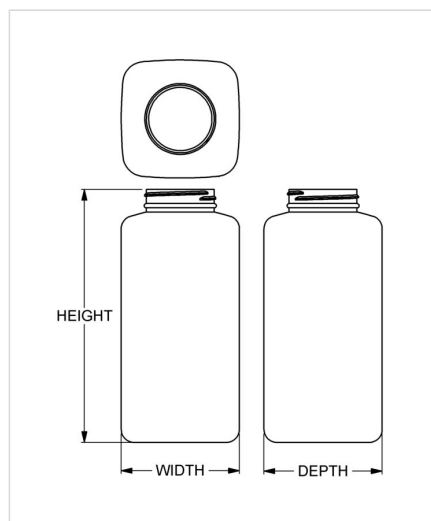

**Item:** 1050 cc Wide-Mouth Square

**Family:** Browse Square

## Specifications

- |  |   |
|--|---|
| • <b>Capacity</b> 1050 ml/cc / 35.5 oz | • <b>Height</b> 185.52 mm / 7.304 in            |
| • <b>Mold #</b> S105                   | • <b>Width</b> 86.51 mm / 3.406 in              |
| • <b>Finish</b> 53-400                 | • <b>Depth</b> 86.51 mm / 3.406 in              |
| • <b>Finish Code</b> M1                | • <b>Overflow</b> 1130 ml/cc / 38.2 oz          |
| • <b>Weight</b> 62.0 g / 2.19 oz       | • <b>Max. Bead Diameter</b> 53.64 mm / 2.112 in |
| • <b>Other Weights</b> No              | • <b>Material Options</b> HDPE                  |

## Compatible closures & fitments

53 mm Continuous  
Thread Ribbed Side  
Smooth Top

53 mm Continuous  
Thread Smooth Side  
Smooth Top

53 mm SecuRx®  
Ribbed Side Smooth  
Top 2-Way Humidity  
Control CRC

53 mm SecuRx®  
Ribbed Side Text Top  
CRC

53 mm THUMBLE-  
EZY® Dispensing Top  
with Raised Ring