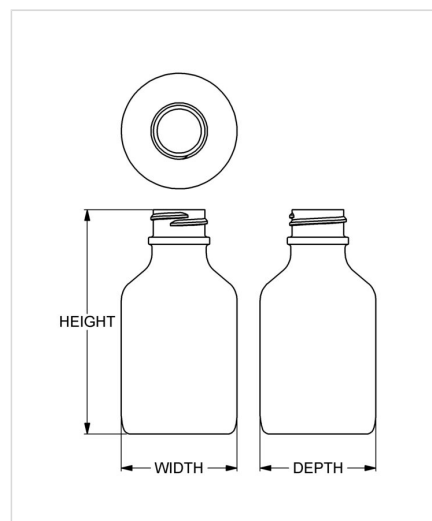

Item: 100 ml Boston Round

Family: Browse Round

Specifications

- | | |
|--------------------------------------|---|
| • Capacity 100 ml/cc / 3.4 oz | • Height 93.98 mm / 3.700 in |
| • Mold # 0350 | • Width 48.41 mm / 1.906 in |
| • Finish 24-400 | • Depth 48.41 mm / 1.906 in |
| • Finish Code FA | • Overflow 116 ml/cc / 3.9 oz |
| • Weight 12.9 g / 0.46 oz | • Max. Bead Diameter 25.91 mm / 1.020 in |
| • Other Weights No | • Material Options HDPE, PP |

Compatible closures & fitments

24 mm SecuRx®
Ribbed Side Pictorial
Top CRC

24 mm SecuRx®
Ribbed Side Text Top
CRC