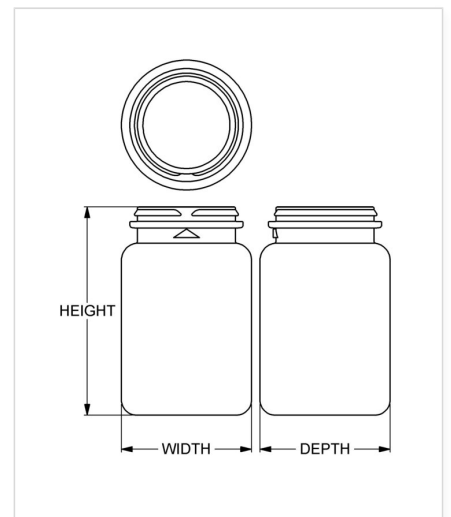

Item: 100 cc Snap Cap Series Wide-Mouth Round
Family: Browse Round

Specifications

- | | |
|--------------------------------------|---|
| • Capacity 100 ml/cc / 3.4 oz | • Height 76.35 mm / 3.006 in |
| • Mold # 0100 | • Width 47.63 mm / 1.875 in |
| • Finish 38-Snp | • Depth 47.63 mm / 1.875 in |
| • Finish Code IC | • Overflow 108 ml/cc / 3.7 oz |
| • Weight 12.0 g / 0.42 oz | • Max. Bead Diameter 41.66 mm / 1.640 in |
| • Other Weights No | • Material Options HDPE |

Compatible closures & fitments

38 mm Snap Cap Text
Top CRC