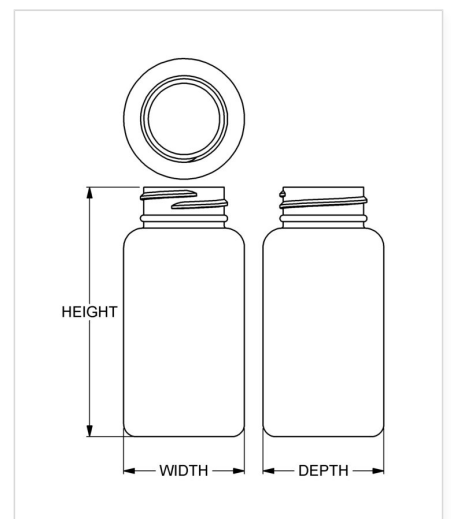

## Specifications

- |                                      |   |
|--------------------------------------|---|
| • <b>Capacity</b> 100 ml/cc / 3.4 oz | • <b>Height</b> 91.44 mm / 3.600 in             |
| • <b>Mold #</b> 0633                 | • <b>Width</b> 44.22 mm / 1.741 in              |
| • <b>Finish</b> 33-400               | • <b>Depth</b> 44.22 mm / 1.741 in              |
| • <b>Finish Code</b> H1              | • <b>Overflow</b> 110 ml/cc / 3.7 oz            |
| • <b>Weight</b> 13.0 g / 0.46 oz     | • <b>Max. Bead Diameter</b> 32.26 mm / 1.270 in |
| • <b>Other Weights</b> No            | • <b>Material Options</b> HDPE                  |

## Compatible closures & fitments

33 mm Continuous  
Thread Ribbed Side  
Smooth Top

33 mm Continuous  
Thread Smooth Side  
Smooth Top

33 mm SecuRx®  
Ribbed Side Text Top  
CRC

33 mm SecuRx®  
Ribbed Side Pictorial  
Top CRC