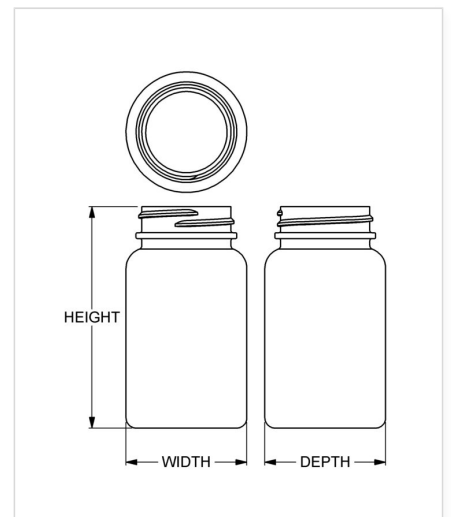

## Specifications

- |                                      |  |
|--------------------------------------|--|
| • <b>Capacity</b> 100 ml/cc / 3.4 oz | • <b>Height</b> 86.61 mm / 3.410 in            |
| • <b>Mold #</b> 0577                 | • <b>Width</b> 47.14 mm / 1.856 in             |
| • <b>Finish</b> 38-400               | • <b>Depth</b> 47.14 mm / 1.856 in             |
| • <b>Finish Code</b> I1              | • <b>Overflow</b> 124 ml/cc / 4.2 oz           |
| • <b>Weight</b> 16.0 g / 0.56 oz     | • <b>Max. Bead Diameter</b> 39.7 mm / 1.563 in |
| • <b>Other Weights</b> No            | • <b>Material Options</b> PET                  |

## Compatible closures & fitments

38 mm Continuous  
Thread Ribbed Side  
Smooth Top

38 mm THUMBLE-  
EZY® Dispensing Top

38 mm Continuous  
Thread Smooth Side  
Smooth Top

38 mm SecuRx®  
Ribbed Side Pictorial  
Top CRC

38 mm SecuRx®  
Ribbed Side Text Top  
CRC

38 mm THUMBLE-  
EZY® Dispensing Top  
with Raised Ring

38 mm THUMBLE-  
EZY® III Dispensing  
Top

38 mm SecuRx® 15ml  
Dosage Cap™ with  
Ribbed Side Text Top