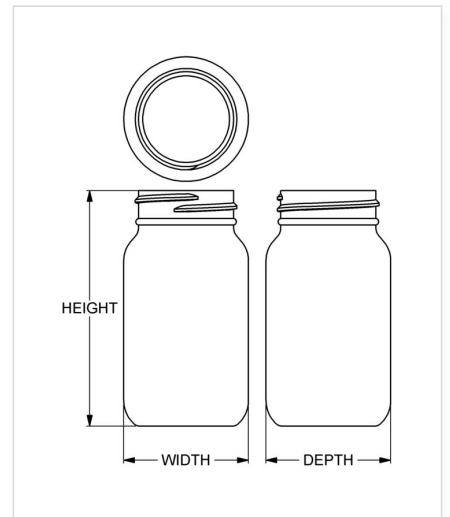

Item: 100 cc Artistic Series Wide-Mouth Round

Family: Browse Round

Specifications

- | | |
|--------------------------------------|---|
| • Capacity 100 ml/cc / 3.4 oz | • Height 86.36 mm / 3.400 in |
| • Mold # A100 | • Width 45.64 mm / 1.797 in |
| • Finish 38-400 | • Depth 45.64 mm / 1.797 in |
| • Finish Code I1 | • Overflow 112 ml/cc / 3.8 oz |
| • Weight 13.3 g / 0.47 oz | • Max. Bead Diameter 37.24 mm / 1.466 in |
| • Other Weights No | • Material Options HDPE |

Compatible closures & fitments

38 mm Continuous
Thread Ribbed Side
Smooth Top

38 mm THUMBLE-
EZY® Dispensing Top

38 mm Continuous
Thread Smooth Side
Smooth Top

38 mm SecuRx®
Ribbed Side Pictorial
Top CRC

38 mm SecuRx®
Ribbed Side Text Top
CRC

38 mm THUMBLE-
EZY® Dispensing Top
with Raised Ring

38 mm THUMBLE-
EZY® III Dispensing
Top

38 mm SecuRx® 15ml
Dosage Cap™ with
Ribbed Side Text Top