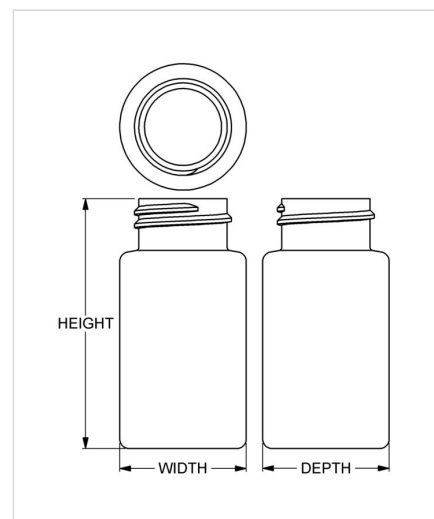

Item: 1 oz Contemporary Series Wide-Mouth Round
Family: Browse Round

Specifications

- | | |
|-------------------------------------|-------------------------------------|
| • Capacity 30 ml/cc / 1.0 oz | • Height 61.09 mm / 2.405 in |
| • Mold # 0895 | • Width 30.89 mm / 1.216 in |
| • Finish 24-400 | • Depth 30.89 mm / 1.216 in |
| • Finish Code F1 | • Overflow 33 ml/cc / 1.1 oz |
| • Weight 6.0 g / 0.21 oz | • Max. Bead Diameter N/A |
| • Other Weights No | • Material Options HDPE |

Compatible closures & fitments

24 mm SecuRx®
Ribbed Side Pictorial
Top CRC

24 mm SecuRx®
Ribbed Side Text Top
CRC