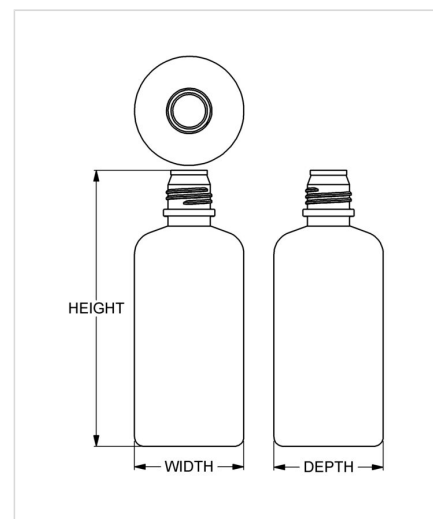

Item: 1 L Boston Round
Family: Browse Round

Specifications

- | | |
|----------------------------------------|-------------------------------------------------|
| • Capacity 1000 ml/cc / 33.8 oz | • Height 231.29 mm / 9.106 in |
| • Mold # 0735 | • Width 91.44 mm / 3.600 in |
| • Finish 38 mm | • Depth 91.44 mm / 3.600 in |
| • Finish Code I9 | • Overflow 1133 ml/cc / 38.3 oz |
| • Weight 58.0 g / 2.05 oz | • Max. Bead Diameter 43.71 mm / 1.721 in |
| • Other Weights Yes | • Material Options HDPE |