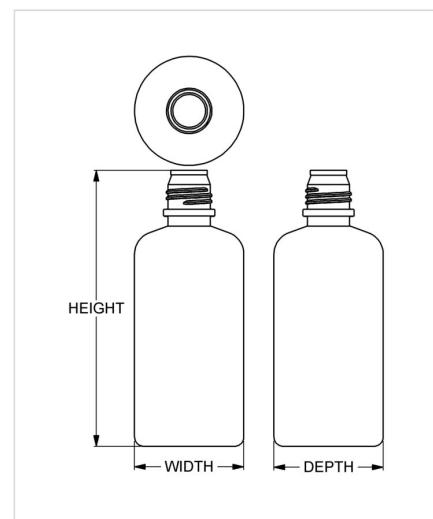

Item: 1 L Boston Round

Family: Browse Round

Specifications

- | | |
|--|---|
| • Capacity 1000 ml/cc / 33.8 oz | • Height 231.29 mm / 9.106 in |
| • Mold # 0735 | • Width 91.44 mm / 3.600 in |
| • Finish 38 mm | • Depth 91.44 mm / 3.600 in |
| • Finish Code I9 | • Overflow 1133 ml/cc / 38.3 oz |
| • Weight 58.0 g / 2.05 oz | • Max. Bead Diameter 43.71 mm / 1.721 in |
| • Other Weights Yes | • Material Options HDPE |