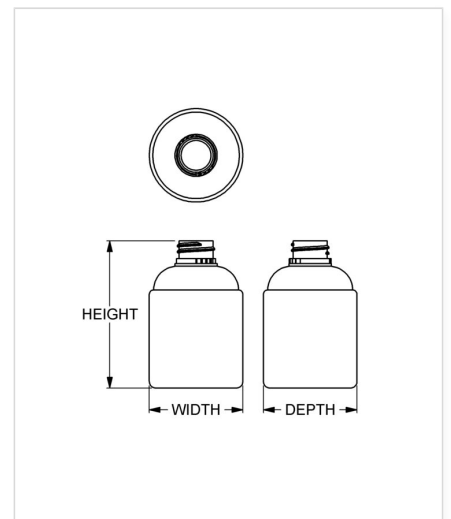

## Specifications

- |                                      |   |
|--------------------------------------|---|
| • <b>Capacity</b> 237 ml/cc / 8.0 oz | • <b>Height</b> 107.95 mm / 4.250 in            |
| • <b>Mold #</b> 0910                 | • <b>Width</b> 68.48 mm / 2.696 in              |
| • <b>Finish</b> 28 mm                | • <b>Depth</b> 68.48 mm / 2.696 in              |
| • <b>Finish Code</b> GD              | • <b>Overflow</b> 287 ml/cc / 9.7 oz            |
| • <b>Weight</b> 23.0 g / 0.81 oz     | • <b>Max. Bead Diameter</b> 28.96 mm / 1.140 in |
| • <b>Other Weights</b> No            | • <b>Material Options</b> HDPE                  |

## Compatible closures & fitments

28 mm Continuous  
Thread Ribbed Side  
Smooth Top

28 mm Continuous  
Thread Ribbed Side  
Smooth Top

28 mm SecuRx®  
Ribbed Side Pictorial  
Top CRC

28 mm SecuRx®  
Ribbed Side Text Top  
CRC

28 mm SecuRx® Cone  
Smooth Side Pictorial  
Top CRC