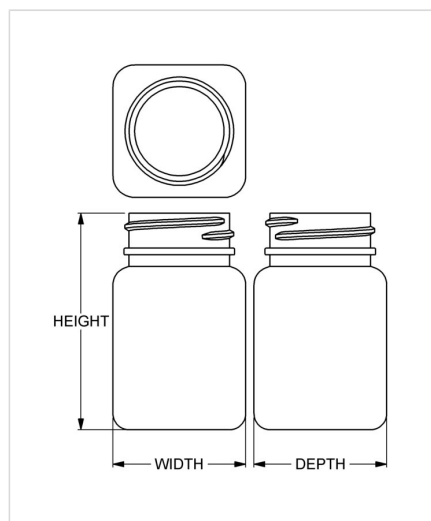

Item: LiveRight™ 60 cc Wide-Mouth Square Packer

Family: LiveRight™ Square

Specifications

- | | |
|-------------------------------------|---|
| • Capacity 60 ml/cc / 2.0 oz | • Height 63.5 mm / 2.500 in |
| • Mold # S060 | • Width 38.86 mm / 1.530 in |
| • Finish 33-400 | • Depth 38.86 mm / 1.530 in |
| • Finish Code H1 | • Overflow 69 ml/cc / 2.3 oz |
| • Weight 9.0 g / 0.32 oz | • Max. Bead Diameter 32.77 mm / 1.290 in |
| • Other Weights No | • Material Options Post-Consumer Recycled HDPE, HDPE |