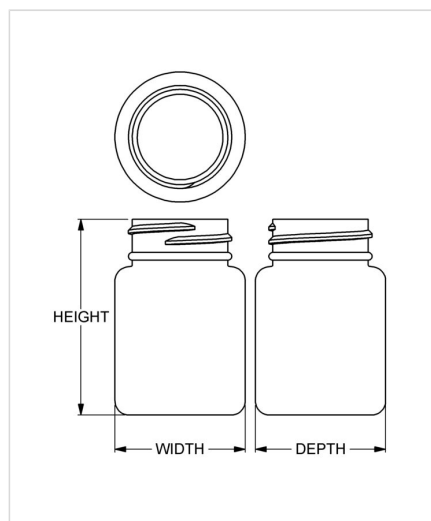

Item: LiveRight™ 45 cc Contemporary Series Wide-Mouth Round Packer

Family: LiveRight™ Round

Specifications

- | | |
|-------------------------------------|---|
| • Capacity 45 ml/cc / 1.5 oz | • Height 60.45 mm / 2.380 in |
| • Mold # 0872 | • Width 40.16 mm / 1.581 in |
| • Finish 33-400 | • Depth 40.16 mm / 1.581 in |
| • Finish Code H1 | • Overflow 47 ml/cc / 1.6 oz |
| • Weight 9.0 g / 0.32 oz | • Max. Bead Diameter 32.26 mm / 1.270 in |
| • Other Weights No | • Material Options Post-Consumer Recycled HDPE, HDPE |