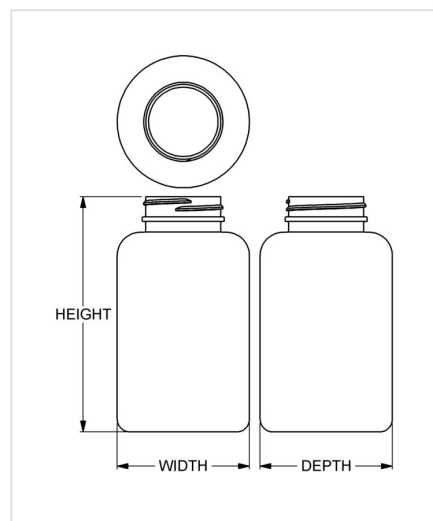

Item: LiveRight™ 400 cc Classic Series Wide-Mouth Round Packer

Family: LiveRight™ Round

Specifications

- | | |
|---------------------------------------|---|
| • Capacity 400 ml/cc / 13.5 oz | • Height 130.18 mm / 5.125 in |
| • Mold # H400 | • Width 73.03 mm / 2.875 in |
| • Finish 45 mm | • Depth 73.03 mm / 2.875 in |
| • Finish Code KA | • Overflow 440 ml/cc / 14.9 oz |
| • Weight 36.0 g / 1.27 oz | • Max. Bead Diameter 45.72 mm / 1.800 in |
| • Other Weights No | • Material Options Post-Consumer Recycled HDPE, HDPE |