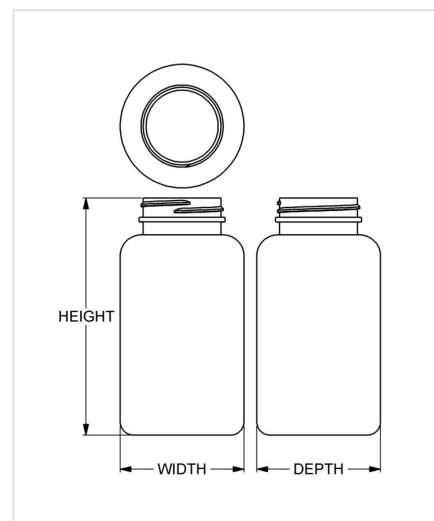

Item: LiveRight™ 300 cc Classic Series Wide-Mouth Round Packer

Family: LiveRight™ Round

Specifications

- | | |
|---------------------------------------|---|
| • Capacity 300 ml/cc / 10.1 oz | • Height 126.37 mm / 4.975 in |
| • Mold # H300 | • Width 65.89 mm / 2.594 in |
| • Finish 45-400 | • Depth 65.89 mm / 2.594 in |
| • Finish Code K1 | • Overflow 351 ml/cc / 11.9 oz |
| • Weight 27.5 g / 0.97 oz | • Max. Bead Diameter 46.2 mm / 1.819 in |
| • Other Weights No | • Material Options Post-Consumer Recycled HDPE, HDPE |