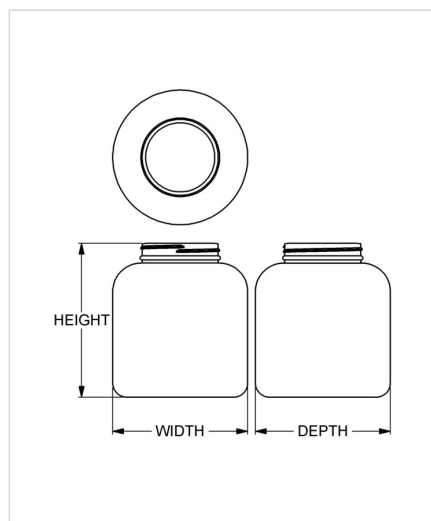

Item: LiveRight™ 2500 cc Classic Series Wide-Mouth Round Packer

Family: LiveRight™ Round

Specifications

- | | |
|--|---|
| • Capacity 2500 ml/cc / 84.5 oz | • Height 173.51 mm / 6.831 in |
| • Mold # 2500 | • Width 151.92 mm / 5.981 in |
| • Finish 89-400 | • Depth 151.92 mm / 5.981 in |
| • Finish Code P1 | • Overflow 2596 ml/cc / 87.8 oz |
| • Weight 105.0 g / 3.70 oz | • Max. Bead Diameter 91.64 mm / 3.608 in |
| • Other Weights Yes | • Material Options Post-Consumer Recycled HDPE, HDPE |