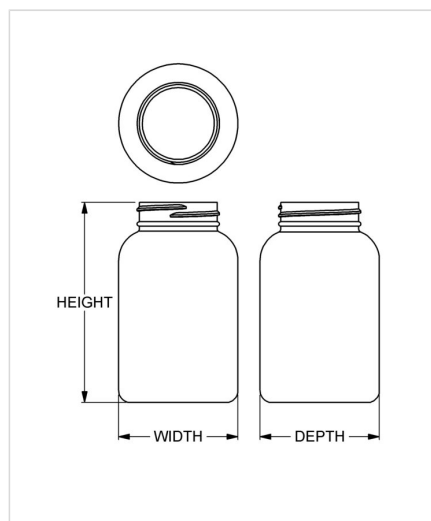

Item: LiveRight™ 220 cc Artistic Series Wide-Mouth Round Packer

Family: LiveRight™ Round

Specifications

- | | |
|--------------------------------------|---|
| • Capacity 220 ml/cc / 7.4 oz | • Height 106.68 mm / 4.200 in |
| • Mold # 0221 | • Width 63.5 mm / 2.500 in |
| • Finish 45-400 | • Depth 63.5 mm / 2.500 in |
| • Finish Code K1 | • Overflow 274 ml/cc / 9.3 oz |
| • Weight 23.5 g / 0.83 oz | • Max. Bead Diameter 44.6 mm / 1.756 in |
| • Other Weights No | • Material Options Post-Consumer Recycled HDPE, HDPE |