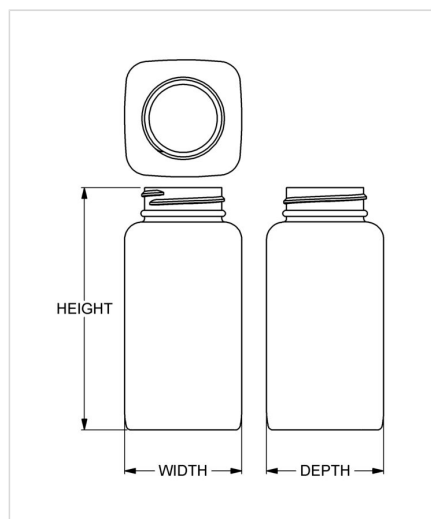

Item: LiveRight™ 215 cc Wide-Mouth Square Packer

Family: LiveRight™ Square

Specifications

- | | |
|--------------------------------------|---|
| • Capacity 215 ml/cc / 7.3 oz | • Height 109.35 mm / 4.305 in |
| • Mold # S215 | • Width 52.78 mm / 2.078 in |
| • Finish 38-400 | • Depth 52.78 mm / 2.078 in |
| • Finish Code I1 | • Overflow 230 ml/cc / 7.8 oz |
| • Weight 24.5 g / 0.86 oz | • Max. Bead Diameter 38.89 mm / 1.531 in |
| • Other Weights No | • Material Options Post-Consumer Recycled HDPE, HDPE |