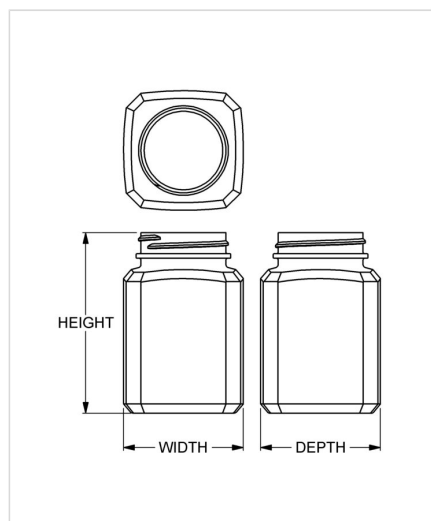

**Item:** 200 cc Wide-Mouth Beveled Square

**Family:** Browse Square

## Specifications

- |                                      |  |
|--------------------------------------|--|
| • <b>Capacity</b> 200 ml/cc / 6.8 oz | • <b>Height</b> 88.27 mm / 3.475 in            |
| • <b>Mold #</b> 0487                 | • <b>Width</b> 58.42 mm / 2.300 in             |
| • <b>Finish</b> 45-400               | • <b>Depth</b> 58.42 mm / 2.300 in             |
| • <b>Finish Code</b> K1              | • <b>Overflow</b> 224 ml/cc / 7.6 oz           |
| • <b>Weight</b> 26.0 g / 0.92 oz     | • <b>Max. Bead Diameter</b> 46.2 mm / 1.819 in |
| • <b>Other Weights</b> No            | • <b>Material Options</b> PET                  |

## Compatible closures & fitments

45 mm Continuous  
Thread Ribbed Side  
Smooth Top

45 mm Continuous  
Thread Smooth Side  
Smooth Top

45 mm THUMBLE-  
EZY® Dispensing Top  
with Raised Ring

45 mm THUMBLE-  
EZY® Dispensing Top

45 mm SecuRx®  
Ribbed Side Text Top  
CRC