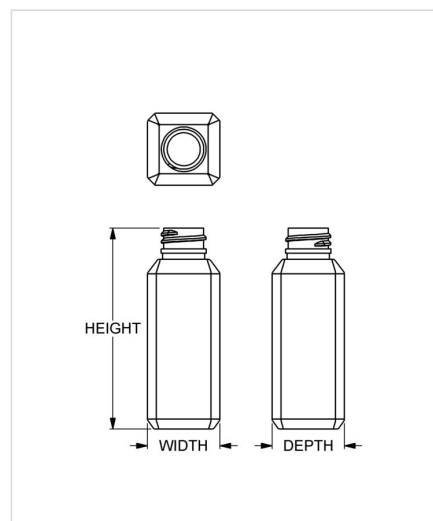

Item: 2 oz Beveled Square

Family: Browse Square

Specifications

- | | |
|-------------------------------------|---|
| • Capacity 59 ml/cc / 2.0 oz | • Height 88.37 mm / 3.479 in |
| • Mold # 0546 | • Width 31.75 mm / 1.250 in |
| • Finish 20-410 | • Depth 31.75 mm / 1.250 in |
| • Finish Code D2 | • Overflow 67 ml/cc / 2.3 oz |
| • Weight 10.0 g / 0.35 oz | • Max. Bead Diameter 19.89 mm / 0.783 in |
| • Other Weights No | • Material Options PET |

Compatible closures & fitments

20 mm SecuRx®
Ribbed Side Text Top
CRC