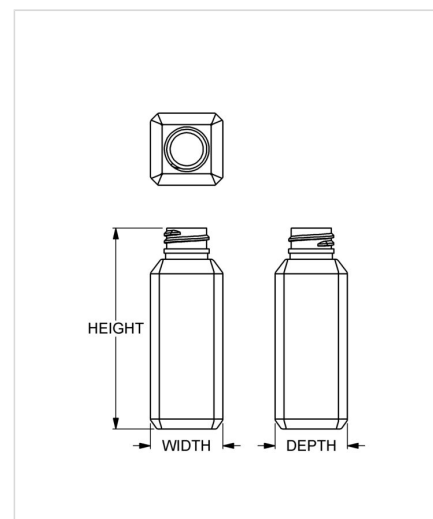

Item: 2 oz Beveled Square
Family: Browse Square

Specifications

- | | |
|-------------------------------------|---|
| • Capacity 59 ml/cc / 2.0 oz | • Height 88.37 mm / 3.479 in |
| • Mold # 0546 | • Width 31.75 mm / 1.250 in |
| • Finish 20-410 | • Depth 31.75 mm / 1.250 in |
| • Finish Code D2 | • Overflow 67 ml/cc / 2.3 oz |
| • Weight 10.0 g / 0.35 oz | • Max. Bead Diameter 19.89 mm / 0.783 in |
| • Other Weights No | • Material Options PET |

Compatible closures & fitments

20 mm SecuRx®
Ribbed Side Text Top
CRC