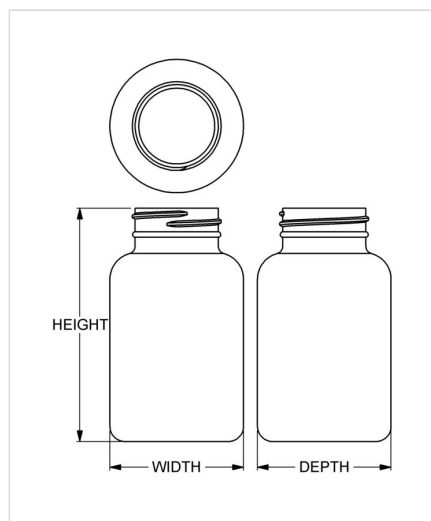

Item: LiveRight™ 175 cc Classic Series Wide-Mouth Round Packer

Family: LiveRight™ Round

Specifications

- | | |
|--------------------------------------|---|
| • Capacity 175 ml/cc / 5.9 oz | • Height 97.79 mm / 3.850 in |
| • Mold # 0305 | • Width 55.88 mm / 2.200 in |
| • Finish 38-400 | • Depth 55.88 mm / 2.200 in |
| • Finish Code I1 | • Overflow 186 ml/cc / 6.3 oz |
| • Weight 17.0 g / 0.60 oz | • Max. Bead Diameter 37.24 mm / 1.466 in |
| • Other Weights No | • Material Options Post-Consumer Recycled HDPE, HDPE |