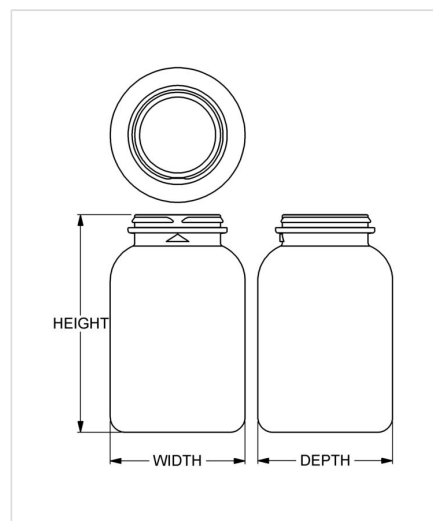

Item: LiveRight™ 160 cc Snap Cap Series Wide-Mouth Round Packer

Family: LiveRight™ Round

Specifications

- | | |
|--------------------------------------|---|
| • Capacity 160 ml/cc / 5.4 oz | • Height 91.16 mm / 3.589 in |
| • Mold # 0160 | • Width 56.39 mm / 2.220 in |
| • Finish 38-Snp | • Depth 55.88 mm / 2.200 in |
| • Finish Code IC | • Overflow 180 ml/cc / 6.1 oz |
| • Weight 18.0 g / 0.63 oz | • Max. Bead Diameter 41.66 mm / 1.640 in |
| • Other Weights No | • Material Options Post-Consumer Recycled HDPE, HDPE |