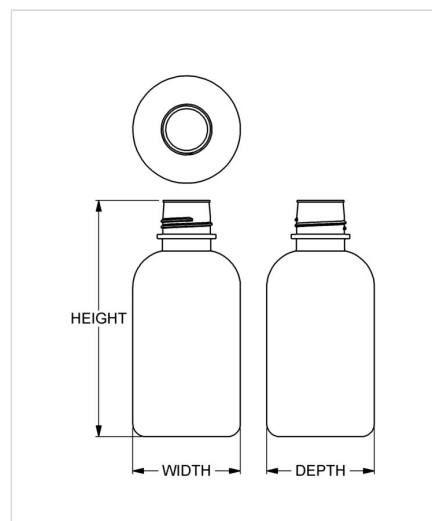

Item: 16 oz Boston Round

Family: Browse Round

Specifications

- | | |
|---------------------------------------|---|
| • Capacity 473 ml/cc / 16.0 oz | • Height 173.18 mm / 6.818 in |
| • Mold # 0964 | • Width 78.74 mm / 3.100 in |
| • Finish Special | • Depth 78.74 mm / 3.100 in |
| • Finish Code IB | • Overflow 599 ml/cc / 20.3 oz |
| • Weight 56.0 g / 1.98 oz | • Max. Bead Diameter 43.31 mm / 1.705 in |
| • Other Weights No | • Material Options HDPE |