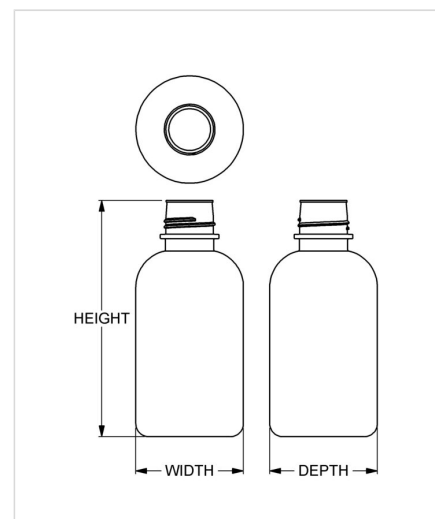

Item: 16 oz Boston Round

Family: Browse Round

Specifications

- | | |
|---------------------------------------|---|
| • Capacity 473 ml/cc / 16.0 oz | • Height 173.18 mm / 6.818 in |
| • Mold # 0964 | • Width 78.74 mm / 3.100 in |
| • Finish Special | • Depth 78.74 mm / 3.100 in |
| • Finish Code IB | • Overflow 599 ml/cc / 20.3 oz |
| • Weight 56.0 g / 1.98 oz | • Max. Bead Diameter 43.31 mm / 1.705 in |
| • Other Weights No | • Material Options HDPE |