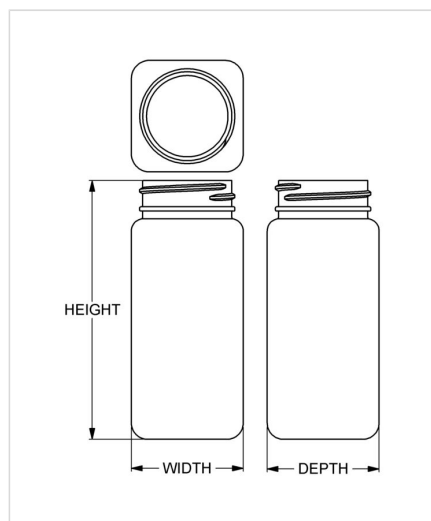

Item: LiveRight™ 150 cc Wide-Mouth Square Packer

Family: LiveRight™ Square

Specifications

- | | |
|--------------------------------------|---|
| • Capacity 150 ml/cc / 5.1 oz | • Height 101.17 mm / 3.983 in |
| • Mold # 0309 | • Width 43.66 mm / 1.719 in |
| • Finish 38-400 | • Depth 43.66 mm / 1.719 in |
| • Finish Code I1 | • Overflow 152 ml/cc / 5.1 oz |
| • Weight 15.8 g / 0.56 oz | • Max. Bead Diameter 37.72 mm / 1.485 in |
| • Other Weights No | • Material Options Post-Consumer Recycled HDPE, HDPE |