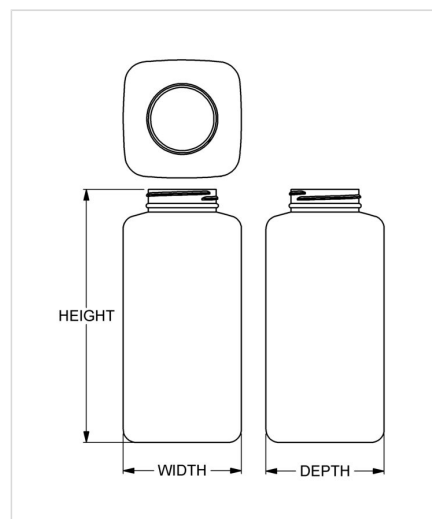

Item: LiveRight™ 1050 cc Wide-Mouth Square Packer

Family: LiveRight™ Square

Specifications

- | | |
|--|---|
| • Capacity 1050 ml/cc / 35.5 oz | • Height 185.52 mm / 7.304 in |
| • Mold # S105 | • Width 86.51 mm / 3.406 in |
| • Finish 53-400 | • Depth 86.51 mm / 3.406 in |
| • Finish Code M1 | • Overflow 1130 ml/cc / 38.2 oz |
| • Weight 62.0 g / 2.19 oz | • Max. Bead Diameter 53.64 mm / 2.112 in |
| • Other Weights No | • Material Options Post-Consumer Recycled HDPE, HDPE |