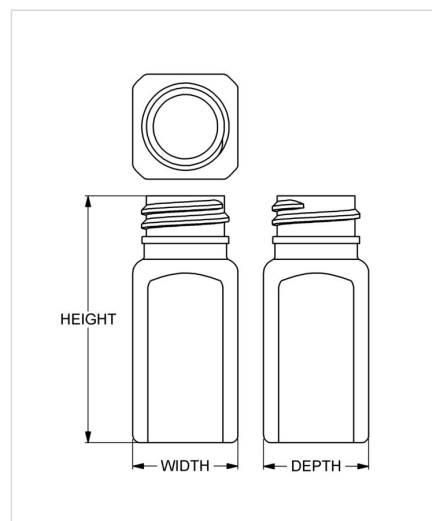

Item: 0.5 oz French Square

Family: Browse Square

Specifications

- | | |
|-------------------------------------|---|
| • Capacity 15 ml/cc / 0.5 oz | • Height 55.7 mm / 2.193 in |
| • Mold # 0325 | • Width 23.70 mm / 0.933 in |
| • Finish 20-410 | • Depth 23.70 mm / 0.933 in |
| • Finish Code D2 | • Overflow 18 ml/cc / 0.6 oz |
| • Weight 8.5 g / 0.30 oz | • Max. Bead Diameter 19.94 mm / 0.785 in |
| • Other Weights No | • Material Options PET |

Compatible closures & fitments

20 mm SecuRx®
Ribbed Side Text Top
CRC