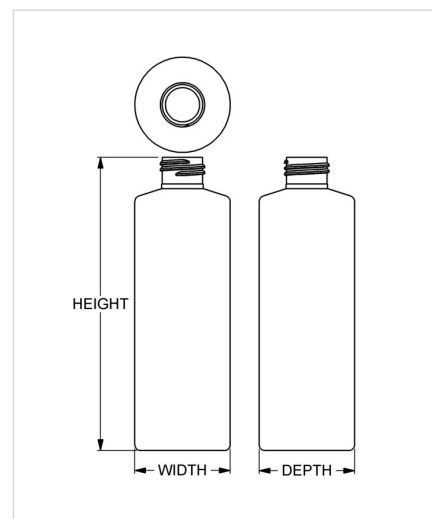

**Item:** 8 oz Standard Cylinder

**Family:** Browse Cylinder

## Specifications

- |                                      |   |
|--------------------------------------|---|
| • <b>Capacity</b> 237 ml/cc / 8.0 oz | • <b>Height</b> 156.36 mm / 6.156 in            |
| • <b>Mold #</b> 0535                 | • <b>Width</b> 50.80 mm / 2.000 in              |
| • <b>Finish</b> 24-410               | • <b>Depth</b> 50.80 mm / 2.000 in              |
| • <b>Finish Code</b> FA              | • <b>Overflow</b> 260 ml/cc / 8.8 oz            |
| • <b>Weight</b> 23.0 g / 0.81 oz     | • <b>Max. Bead Diameter</b> 22.48 mm / 0.885 in |
| • <b>Other Weights</b> Yes           | • <b>Material Options</b> PET                   |

## Compatible closures & fitments

24 mm SecuRx®  
Ribbed Side Pictorial  
Top CRC

24 mm SecuRx®  
Ribbed Side Text Top  
CRC