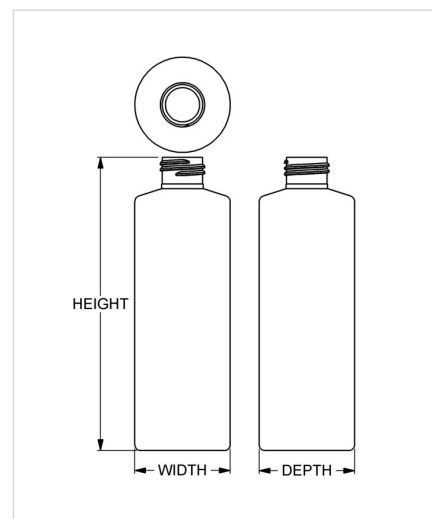

Item: 8 oz Standard Cylinder

Family: Browse Cylinder

Specifications

- | | |
|--------------------------------------|---|
| • Capacity 237 ml/cc / 8.0 oz | • Height 156.36 mm / 6.156 in |
| • Mold # 0535 | • Width 50.80 mm / 2.000 in |
| • Finish 24-410 | • Depth 50.80 mm / 2.000 in |
| • Finish Code FA | • Overflow 260 ml/cc / 8.8 oz |
| • Weight 23.0 g / 0.81 oz | • Max. Bead Diameter 22.48 mm / 0.885 in |
| • Other Weights Yes | • Material Options PET |

Compatible closures & fitments

24 mm SecuRx®
Ribbed Side Pictorial
Top CRC

24 mm SecuRx®
Ribbed Side Text Top
CRC