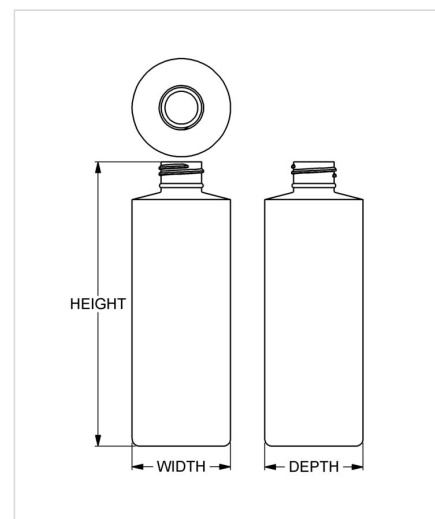

Item: 8 oz Standard Cylinder
Family: Browse Cylinder

Specifications

- | | |
|--------------------------------------|---|
| • Capacity 237 ml/cc / 8.0 oz | • Height 151.61 mm / 5.969 in |
| • Mold # 1008 | • Width 52.40 mm / 2.063 in |
| • Finish 24-410 | • Depth 52.40 mm / 2.063 in |
| • Finish Code F2 | • Overflow 268 ml/cc / 9.1 oz |
| • Weight 20.0 g / 0.71 oz | • Max. Bead Diameter 23.62 mm / 0.930 in |
| • Other Weights Yes | • Material Options HDPE |

Compatible closures & fitments

24 mm SecuRx®
Ribbed Side Pictorial
Top CRC

24 mm SecuRx®
Ribbed Side Text Top
CRC