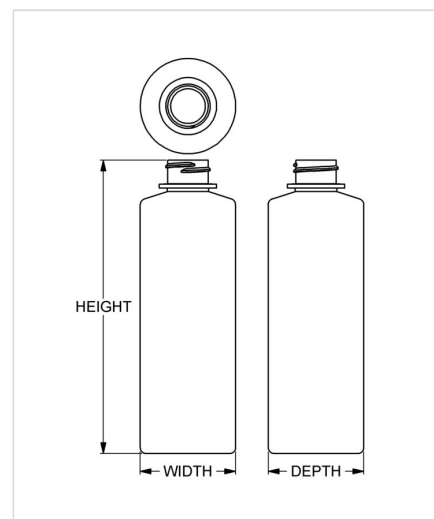

Item: 8 oz Standard Cylinder
Family: Browse Cylinder

Specifications

- | | |
|--------------------------------------|---|
| • Capacity 237 ml/cc / 8.0 oz | • Height 156.36 mm / 6.156 in |
| • Mold # 0535 | • Width 50.80 mm / 2.000 in |
| • Finish 24 mm | • Depth 50.80 mm / 2.000 in |
| • Finish Code FD | • Overflow 260 ml/cc / 8.8 oz |
| • Weight 31.0 g / 1.09 oz | • Max. Bead Diameter 30.86 mm / 1.215 in |
| • Other Weights No | • Material Options PET |