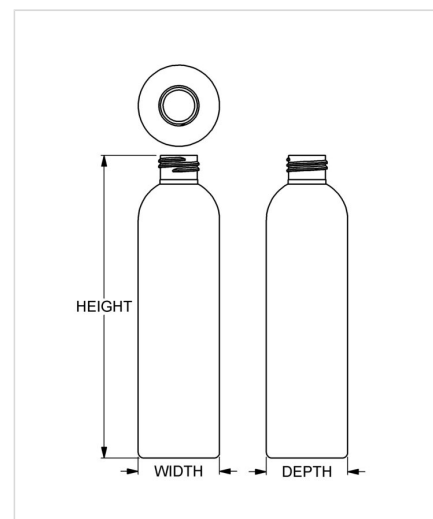

**Item:** 8 oz Prince Cylinder  
**Family:** Browse Cylinder

## Specifications

- **Capacity** 237 ml/cc / 8.0 oz
- **Mold #** 0562
- **Finish** 24-410
- **Finish Code** FA
- **Weight** 30.0 g / 1.06 oz
- **Other Weights** No
- **Height** 177.52 mm / 6.989 in
- **Width** 47.63 mm / 1.875 in
- **Depth** 47.63 mm / 1.875 in
- **Overflow** 264 ml/cc / 8.9 oz
- **Max. Bead Diameter** 22.48 mm / 0.885 in
- **Material Options** PET

## Compatible closures & fitments

24 mm SecuRx®  
Ribbed Side Pictorial  
Top CRC

24 mm SecuRx®  
Ribbed Side Text Top  
CRC