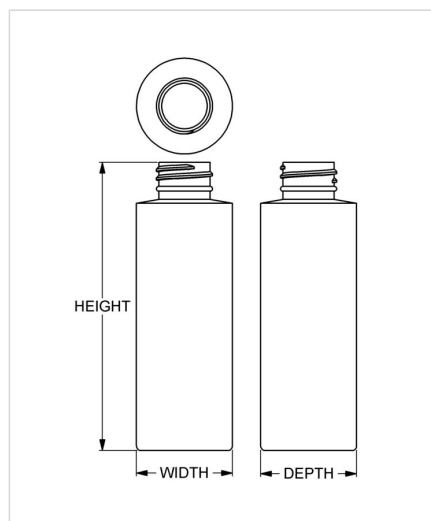

Item: 6 oz Standard Cylinder

Family: Browse Cylinder

Specifications

- | | |
|--------------------------------------|---|
| • Capacity 177 ml/cc / 6.0 oz | • Height 140.94 mm / 5.549 in |
| • Mold # 1006 | • Width 46.84 mm / 1.844 in |
| • Finish 28-410 | • Depth 46.84 mm / 1.844 in |
| • Finish Code G2 | • Overflow 202 ml/cc / 6.8 oz |
| • Weight 16.0 g / 0.56 oz | • Max. Bead Diameter 27.13 mm / 1.068 in |
| • Other Weights No | • Material Options HDPE |

Compatible closures & fitments

28 mm Continuous
Thread Ribbed Side
Smooth Top

28 mm Continuous
Thread Ribbed Side
Smooth Top

28 mm SecuRx®
Ribbed Side Pictorial
Top CRC

28 mm SecuRx®
Ribbed Side Text Top
CRC

28 mm SecuRx® Cone
Smooth Side Pictorial
Top CRC