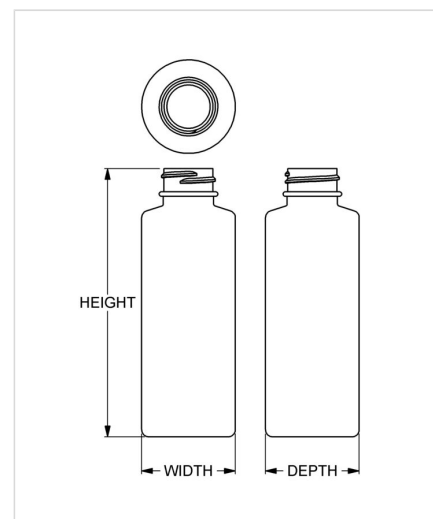

Item: 4 oz Standard Cylinder
Family: Browse Cylinder

Specifications

- | | |
|--------------------------------------|---|
| • Capacity 118 ml/cc / 4.0 oz | • Height 118.01 mm / 4.646 in |
| • Mold # 0556 | • Width 41.15 mm / 1.620 in |
| • Finish 24-400 | • Depth 41.15 mm / 1.620 in |
| • Finish Code F1 | • Overflow 127 ml/cc / 4.3 oz |
| • Weight 16.0 g / 0.56 oz | • Max. Bead Diameter 26.16 mm / 1.030 in |
| • Other Weights No | • Material Options PET |

Compatible closures & fitments

24 mm SecuRx®
Ribbed Side Pictorial
Top CRC

24 mm SecuRx®
Ribbed Side Text Top
CRC