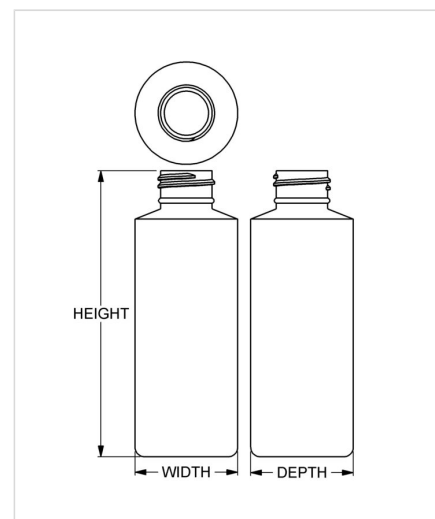

**Item:** 4 oz Standard Cylinder  
**Family:** Browse Cylinder

## Specifications

- |                                      |   |
|--------------------------------------|---|
| • <b>Capacity</b> 118 ml/cc / 4.0 oz | • <b>Height</b> 119.86 mm / 4.719 in            |
| • <b>Mold #</b> 1005                 | • <b>Width</b> 42.93 mm / 1.690 in              |
| • <b>Finish</b> 24-410               | • <b>Depth</b> 42.93 mm / 1.690 in              |
| • <b>Finish Code</b> F2              | • <b>Overflow</b> 140 ml/cc / 4.7 oz            |
| • <b>Weight</b> 12.0 g / 0.42 oz     | • <b>Max. Bead Diameter</b> 23.62 mm / 0.930 in |
| • <b>Other Weights</b> Yes           | • <b>Material Options</b> HDPE                  |

## Compatible closures & fitments

24 mm SecuRx®  
Ribbed Side Pictorial  
Top CRC

24 mm SecuRx®  
Ribbed Side Text Top  
CRC