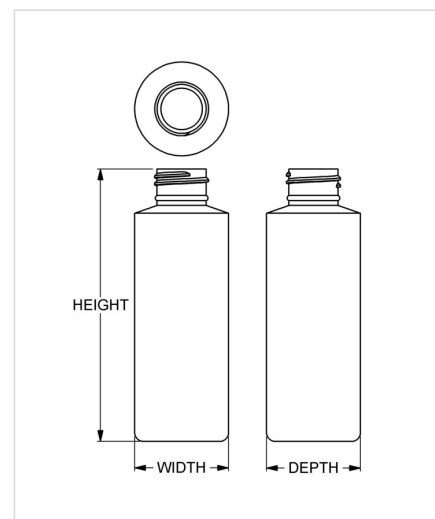

Item: 4 oz Standard Cylinder
Family: Browse Cylinder

Specifications

- | | |
|--------------------------------------|---|
| • Capacity 118 ml/cc / 4.0 oz | • Height 119.86 mm / 4.719 in |
| • Mold # 1004 | • Width 41.28 mm / 1.625 in |
| • Finish 24-410 | • Depth 41.28 mm / 1.625 in |
| • Finish Code F2 | • Overflow 129 ml/cc / 4.4 oz |
| • Weight 12.0 g / 0.42 oz | • Max. Bead Diameter 23.62 mm / 0.930 in |
| • Other Weights No | • Material Options HDPE |

Compatible closures & fitments

24 mm SecuRx®
Ribbed Side Pictorial
Top CRC

24 mm SecuRx®
Ribbed Side Text Top
CRC