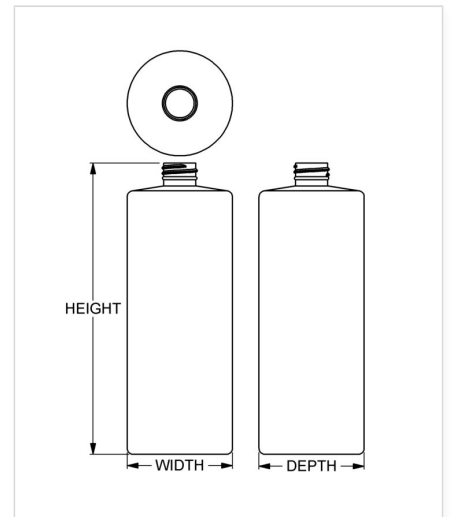

## Specifications

- |                                       |   |
|---------------------------------------|---|
| • <b>Capacity</b> 946 ml/cc / 32.0 oz | • <b>Height</b> 227.79 mm / 8.968 in            |
| • <b>Mold #</b> 1032                  | • <b>Width</b> 82.14 mm / 3.234 in              |
| • <b>Finish</b> 28-410                | • <b>Depth</b> 82.14 mm / 3.234 in              |
| • <b>Finish Code</b> G2               | • <b>Overflow</b> 1034 ml/cc / 35.0 oz          |
| • <b>Weight</b> 52.0 g / 1.83 oz      | • <b>Max. Bead Diameter</b> 27.38 mm / 1.078 in |
| • <b>Other Weights</b> No             | • <b>Material Options</b> HDPE                  |

## Compatible closures & fitments

28 mm Continuous  
Thread Ribbed Side  
Smooth Top

28 mm Continuous  
Thread Ribbed Side  
Smooth Top

28 mm SecuRx®  
Ribbed Side Pictorial  
Top CRC

28 mm SecuRx®  
Ribbed Side Text Top  
CRC

28 mm SecuRx® Cone  
Smooth Side Pictorial  
Top CRC