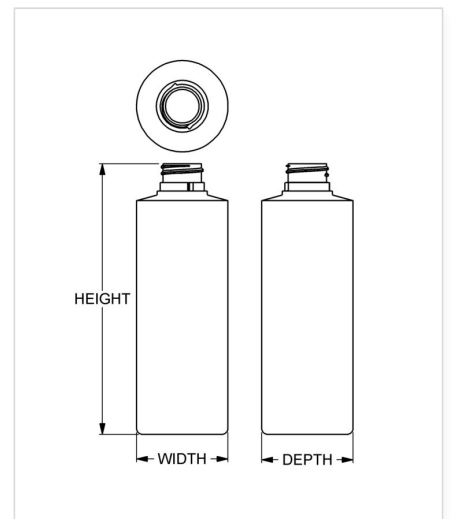

## Specifications

- |                                       |   |
|---------------------------------------|---|
| • <b>Capacity</b> 355 ml/cc / 12.0 oz | • <b>Height</b> 176.33 mm / 6.942 in            |
| • <b>Mold #</b> 1012                  | • <b>Width</b> 59.51 mm / 2.343 in              |
| • <b>Finish</b> 28 mm                 | • <b>Depth</b> 59.51 mm / 2.343 in              |
| • <b>Finish Code</b> GB               | • <b>Overflow</b> 412 ml/cc / 13.9 oz           |
| • <b>Weight</b> 27.0 g / 0.95 oz      | • <b>Max. Bead Diameter</b> 28.96 mm / 1.140 in |
| • <b>Other Weights</b> No             | • <b>Material Options</b> HDPE                  |

## Compatible closures & fitments

28 mm Continuous  
Thread Ribbed Side  
Smooth Top

28 mm SecuRx®  
Ribbed Side Pictorial  
Top CRC

28 mm SecuRx®  
Ribbed Side Text Top  
CRC

28 mm SecuRx® Cone  
Smooth Side Pictorial  
Top CRC