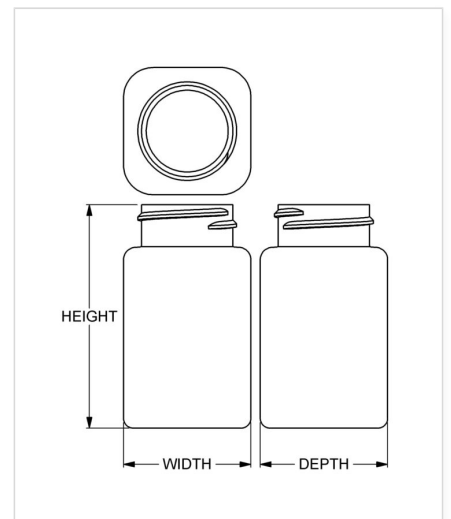

**Item:** 75 cc Wide-Mouth Square

**Family:** Browse Square

## Specifications

- |                                     |                                     |
|-------------------------------------|-------------------------------------|
| • <b>Capacity</b> 75 ml/cc / 2.5 oz | • <b>Height</b> 72.06 mm / 2.837 in |
| • <b>Mold #</b> 0388                | • <b>Width</b> 41.02 mm / 1.615 in  |
| • <b>Finish</b> 33-400              | • <b>Depth</b> 41.02 mm / 1.615 in  |
| • <b>Finish Code</b> HA             | • <b>Overflow</b> 84 ml/cc / 2.8 oz |
| • <b>Weight</b> 16.0 g / 0.56 oz    | • <b>Max. Bead Diameter</b> N/A     |
| • <b>Other Weights</b> No           | • <b>Material Options</b> HDPE      |

## Compatible closures & fitments

33 mm Continuous  
Thread Ribbed Side  
Smooth Top

33 mm Continuous  
Thread Smooth Side  
Smooth Top

33 mm SecuRx®  
Ribbed Side Text Top  
CRC