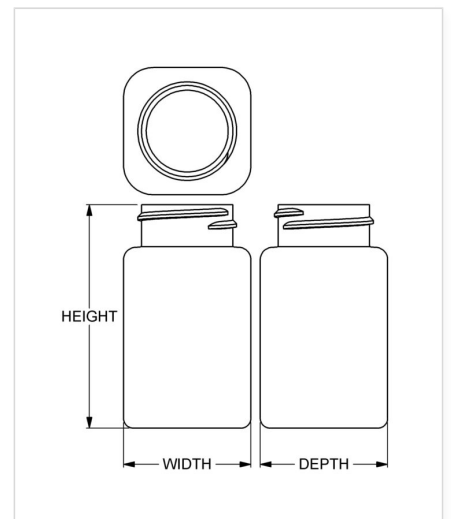

Item: 75 cc Wide-Mouth Square

Family: Browse Square

Specifications

- | | |
|-------------------------------------|-------------------------------------|
| • Capacity 75 ml/cc / 2.5 oz | • Height 72.06 mm / 2.837 in |
| • Mold # 0388 | • Width 41.02 mm / 1.615 in |
| • Finish 33-400 | • Depth 41.02 mm / 1.615 in |
| • Finish Code HA | • Overflow 84 ml/cc / 2.8 oz |
| • Weight 16.0 g / 0.56 oz | • Max. Bead Diameter N/A |
| • Other Weights No | • Material Options HDPE |

Compatible closures & fitments

33 mm Continuous
Thread Ribbed Side
Smooth Top

33 mm Continuous
Thread Smooth Side
Smooth Top

33 mm SecuRx®
Ribbed Side Text Top
CRC