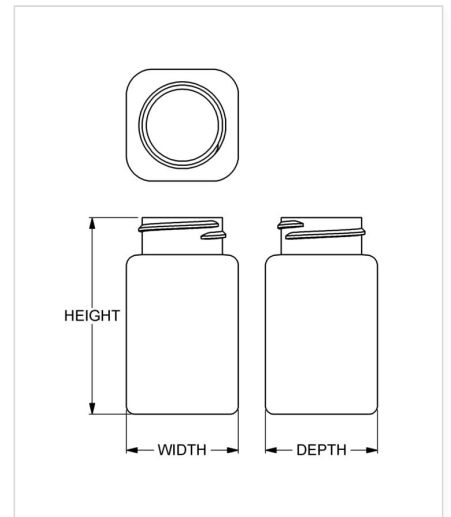

**Item:** 75 cc Wide-Mouth Square

**Family:** Square

## Specifications

- |                                     |                                     |
|-------------------------------------|-------------------------------------|
| • <b>Capacity</b> 75 ml/cc / 2.5 oz | • <b>Height</b> 72.06 mm / 2.837 in |
| • <b>Mold #</b> 0328                | • <b>Width</b> 41.02 mm / 1.615 in  |
| • <b>Finish</b> 33-400              | • <b>Depth</b> 41.02 mm / 1.615 in  |
| • <b>Finish Code</b> HA             | • <b>Overflow</b> 88 ml/cc / 3.0 oz |
| • <b>Weight</b> 13.0 g / 0.46 oz    | • <b>Max. Bead Diameter</b> N/A     |
| • <b>Other Weights</b> No           | • <b>Material Options</b> HDPE      |

## Compatible closures & fitments

33 mm Continuous  
Thread Ribbed Side  
Smooth Top

33 mm Continuous  
Thread Smooth Side  
Smooth Top

33 mm SecuRx®  
Ribbed Side Text Top  
CRC