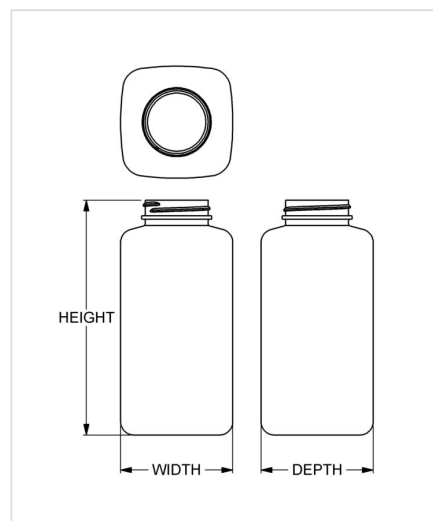

**Item:** 625 cc Wide-Mouth Square

**Family:** Browse Square

## Specifications

- |                                       |   |
|---------------------------------------|---|
| • <b>Capacity</b> 625 ml/cc / 21.1 oz | • <b>Height</b> 154.94 mm / 6.100 in            |
| • <b>Mold #</b> 0276                  | • <b>Width</b> 73.15 mm / 2.880 in              |
| • <b>Finish</b> 45-400                | • <b>Depth</b> 73.15 mm / 2.880 in              |
| • <b>Finish Code</b> K1               | • <b>Overflow</b> 656 ml/cc / 22.2 oz           |
| • <b>Weight</b> 44.0 g / 1.55 oz      | • <b>Max. Bead Diameter</b> 46.20 mm / 1.819 in |
| • <b>Other Weights</b> No             | • <b>Material Options</b> PET                   |

## Compatible closures & fitments

45 mm Continuous  
Thread Ribbed Side  
Smooth Top

45 mm Continuous  
Thread Smooth Side  
Smooth Top

45 mm SecuRx®  
GripMax™ Text Top  
CRC

45 mm SecuRx®  
Ribbed Side Text Top  
CRC

45 mm THUMBLE-  
EZY® Dispensing Top  
with Raised Ring