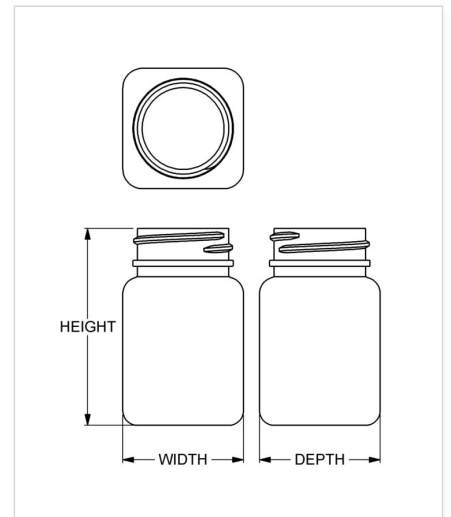

**Item:** 60 cc Wide-Mouth Square

**Family:** Square

## Specifications

- |                                     |   |
|-------------------------------------|---|
| • <b>Capacity</b> 60 ml/cc / 2.0 oz | • <b>Height</b> 63.50 mm / 2.500 in             |
| • <b>Mold #</b> 0295                | • <b>Width</b> 38.86 mm / 1.530 in              |
| • <b>Finish</b> 33 mm               | • <b>Depth</b> 38.86 mm / 1.530 in              |
| • <b>Finish Code</b> H1             | • <b>Overflow</b> 66 ml/cc / 2.2 oz             |
| • <b>Weight</b> 12.0 g / 0.42 oz    | • <b>Max. Bead Diameter</b> 32.72 mm / 1.288 in |
| • <b>Other Weights</b> No           | • <b>Material Options</b> HDPE                  |

## Compatible closures & fitments

33 mm Continuous  
Thread Ribbed Side  
Smooth Top

33 mm Continuous  
Thread Smooth Side  
Smooth Top

33 mm SecuRx®  
Ribbed Side Pictorial  
Top CRC

33 mm SecuRx®  
Ribbed Side Text Top  
CRC