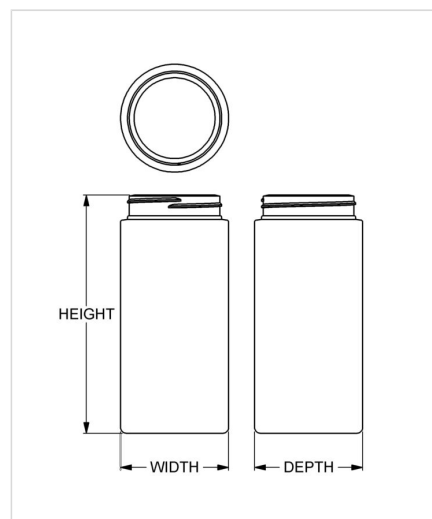

Item: 500 cc Wide-Mouth Cylinder

Family: Browse Cylinder

Specifications

- | | |
|---------------------------------------|---|
| • Capacity 500 ml/cc / 16.9 oz | • Height 157.23 mm / 6.190 in |
| • Mold # 0396 | • Width 71.22 mm / 2.804 in |
| • Finish 63 mm | • Depth 71.22 mm / 2.804 in |
| • Finish Code NA | • Overflow 553 ml/cc / 18.7 oz |
| • Weight 48.0 g / 1.69 oz | • Max. Bead Diameter 62.31 mm / 2.453 in |
| • Other Weights No | • Material Options HDPE |

Compatible closures & fitments

63 mm Continuous
Thread Ribbed Side
Smooth Top